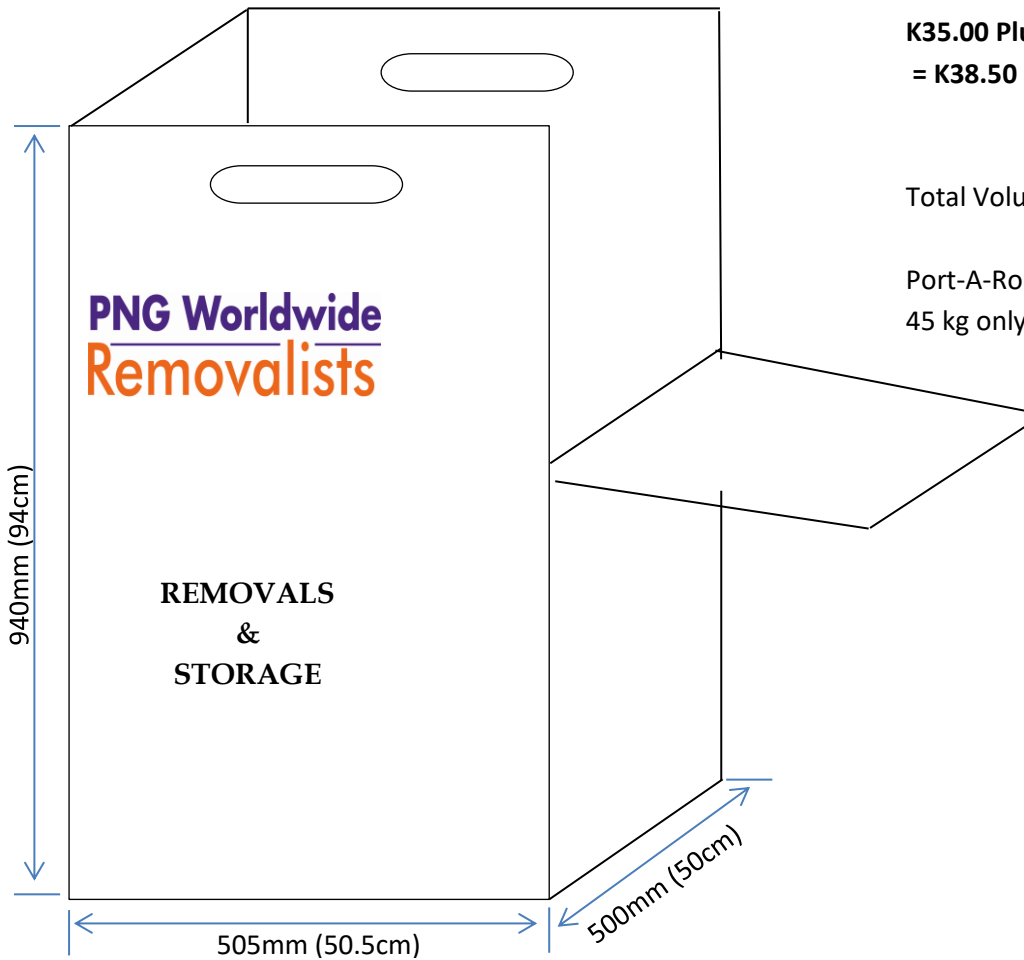

THE MEASUREMENTS OF EACH PACKING CARTONS WITH THE PRICES

PR1 GENERAL PACKING CARTON SINGLE CUSHION

**K28.00 Plus 10% GST
= K30.80**

Total Volume = 0.14 m³

PR1 – Can cater for 30 kg only

PR2 PACKING CARTON SINGLE CUSHION

**K17.00 Plus 10% GST
=K18.70**

Total Volume = 0.06 m³

PR2-Can cater for 25 kg only

PR3 Clothes Packing Carton

**K28.00 Plus 10% GST
= K30.80**

Total Volume = 0.14 m³

PR3 can cater for 20 kg only

915mm (91.5cm)

PORT A ROBE CARTON

**K35.00 Plus 10% GST
= K38.50**

Total Volume = 0.14 m³

Port-A-Robe – Can cater for
45 kg only

PR6 ARCHIVE CARTON

PR6 CARTON LID

**K22.00 plus 10% GST
=K24.20**

Total Volume = 0.03m³