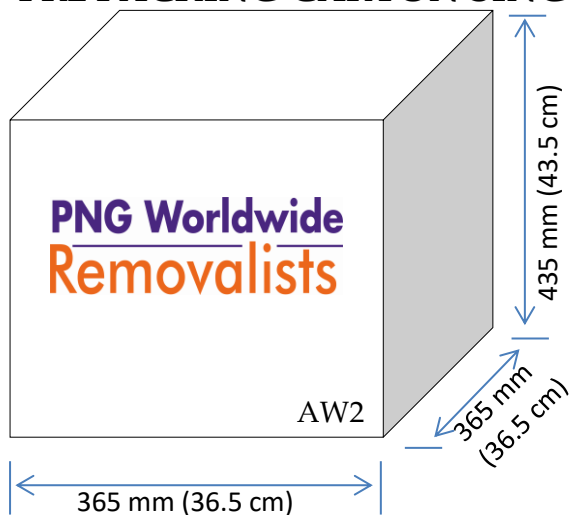

THE MEASUREMENTS OF EACH PACKING CARTONS WITH THE PRICES

PR1 GENERAL PACKING CARTON SINGLE CUSHION

**K28.00 Plus 10% GST
= K30.80**

Total Volume = 0.14 m³

PR1 – Can cater for 30 kg only

PR2 PACKING CARTON SINGLE CUSHION

**K17.00 Plus 10% GST
=K18.70**

Total Volume = 0.06 m³

PR2-Can cater for 25 kg only

PR3 Clothes Packing Carton

**K28.00 Plus 10% GST
= K30.80**

Total Volume = 0.14 m³

PR3 can cater for 20 kg only

915mm (91.5cm)